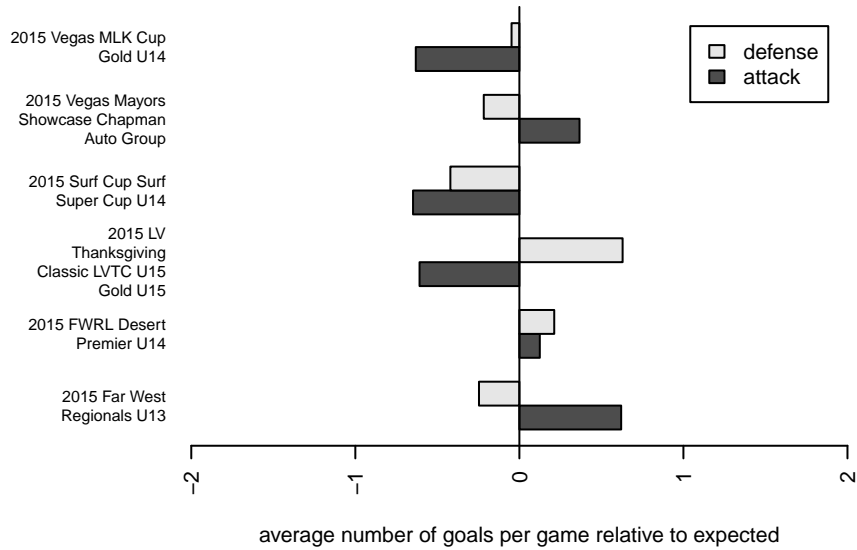

Las Vegas Sports Academy 02 Red B01
 Dots are actual minus expected GF (blue circles) and GA (red triangles).
 Blue line is smoothed change in attack strength. Red is smoothed change in defense strength.

**attack and defense variance (black dot)
relative to other teams
and top 10 in region**

**attack and defense rating
relative to others at age
and all opponents in last 13 months**

**attack and defense rating
relative to others at age
and all opponents in last 13 months**

Performance relative to 13 month average

Performance relative to 13 month average

Distribution of opponents
Red = Lose zone, Blue = Win zone, Green = Even
Black line separates win/lose zones

lot. A=Neither has attack advantage, B=Opponent has both attack and defense advantage, C=Opponent has both attack and defense disadvantage, D=Both have