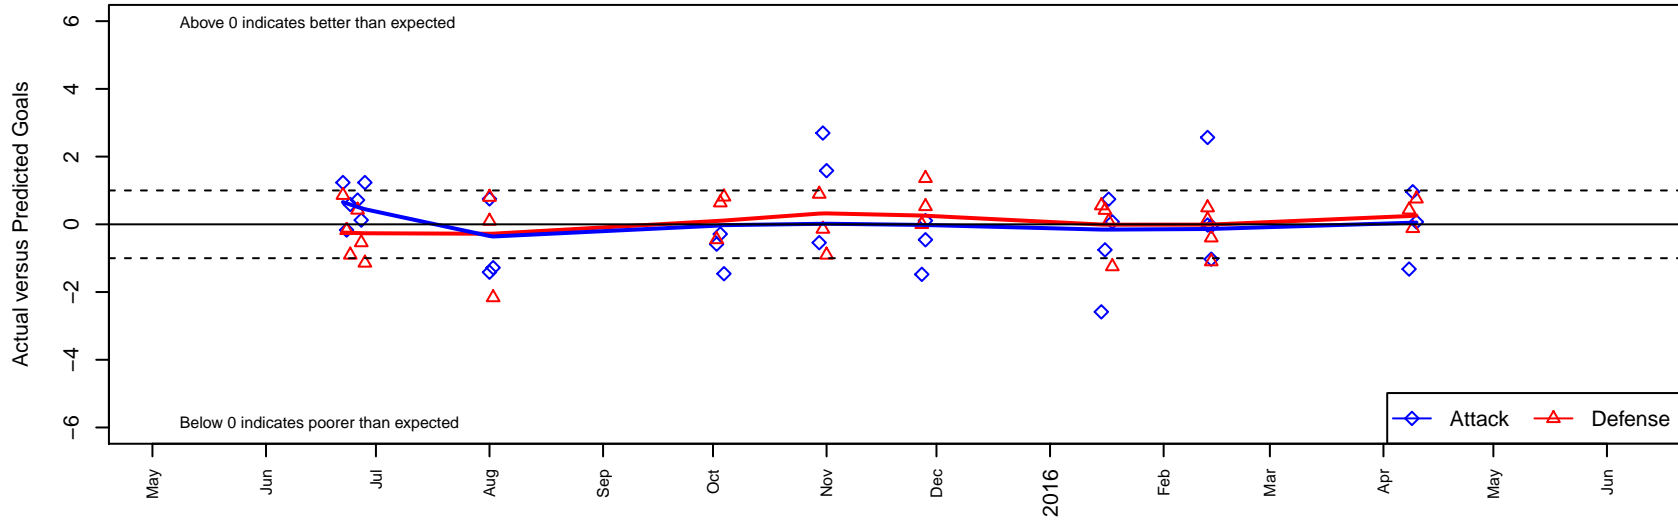

Las Vegas Sports Academy 02 Red B01

, NV
 B01 total strength=1623
 attack=18.91 defense=15.93

alt names used:
 LVSA 02 Red (NV) (SC)
 LVSA '02 BOYS RED
 LVSA '02 BOYS RED (NV)
 LVSA 02 RED
 LVSA '02 BOYS RED (NV)

Las Vegas Sports Academy 02 Red B01
 Dots are actual minus expected GF (blue circles) and GA (red triangles).
 Blue line is smoothed change in attack strength. Red is smoothed change in defense strength.

**attack and defense variance (black dot)
relative to other teams
and top 10 in region**

**attack and defense rating
relative to others at age
and all opponents in last 13 months**

**attack and defense rating
relative to others at age
and all opponents in last 13 months**

Performance relative to 13 month average

Performance relative to 13 month average

Distribution of opponents
Red = Lose zone, Blue = Win zone, Green = Even
Black line separates win/lose zones

lot. A=Neither has attack advantage, B=Opponent has both attack and defense advantage, C=Opponent has both attack and defense disadvantage, D=Both have